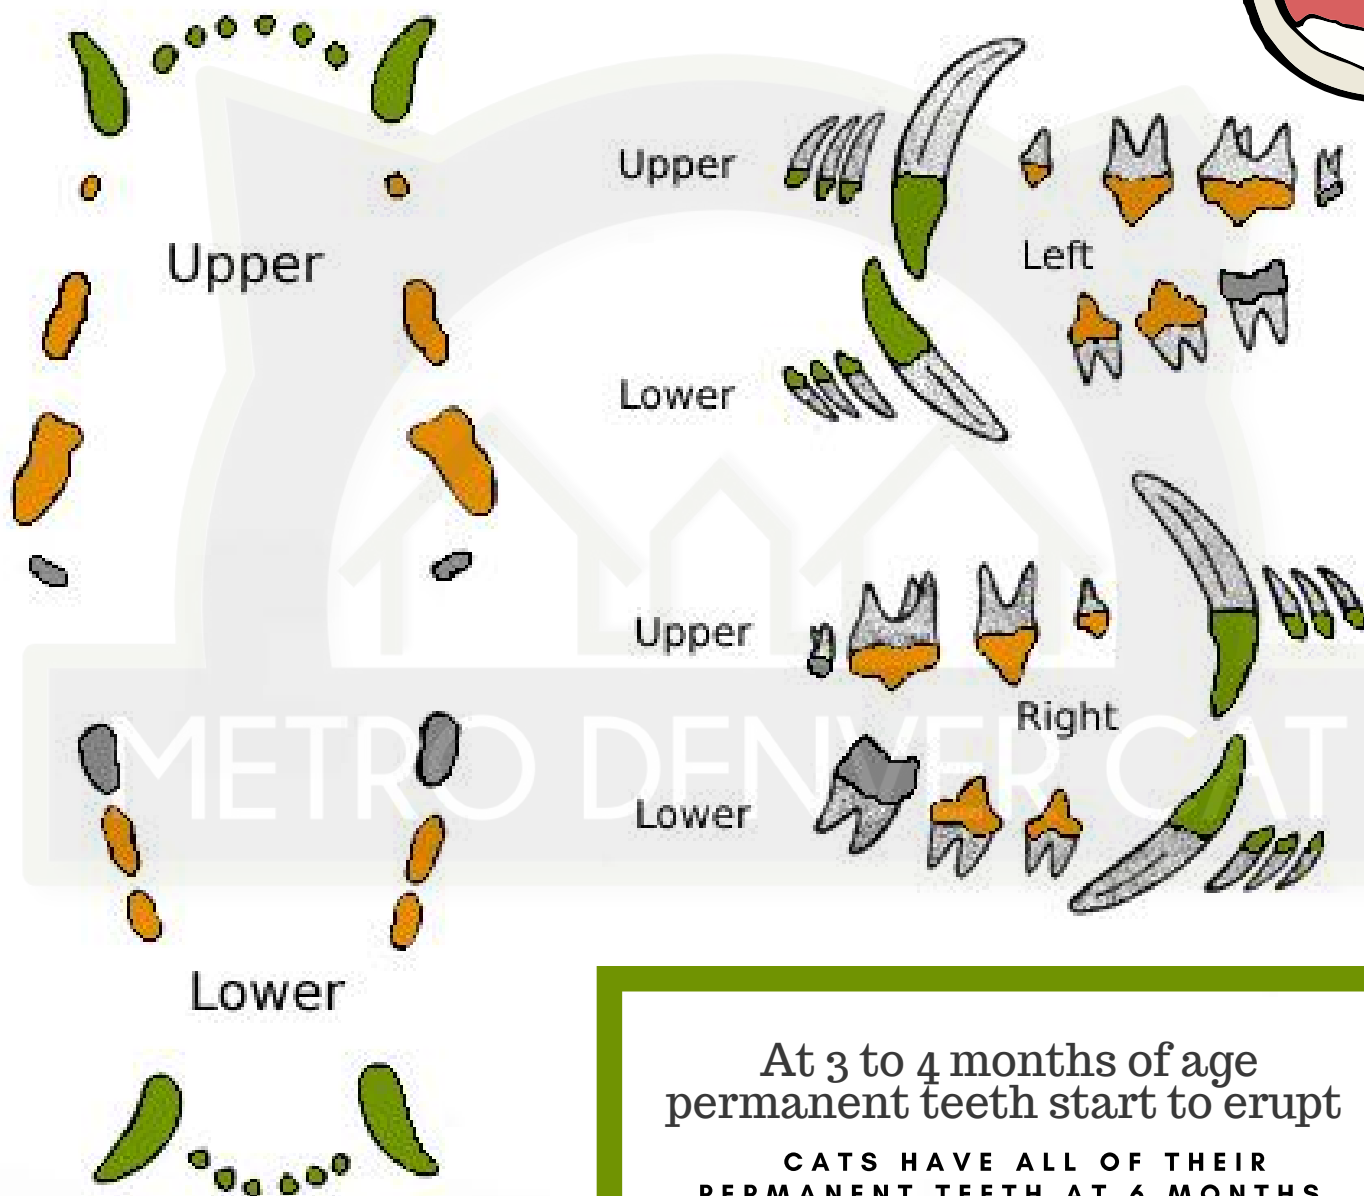

How old is that kitten?

HOW TO TELL THE AGE OF A KITTEN BY THEIR TEETH

At 3 to 4 months of age
permanent teeth start to erupt

CATS HAVE ALL OF THEIR
PERMANENT TEETH AT 6 MONTHS.

These teeth erupt
at 3 to 4 weeks of
age

These teeth erupt
at 5 to 6 weeks of
age

These teeth erupt
at 7 to 8 weeks of
age